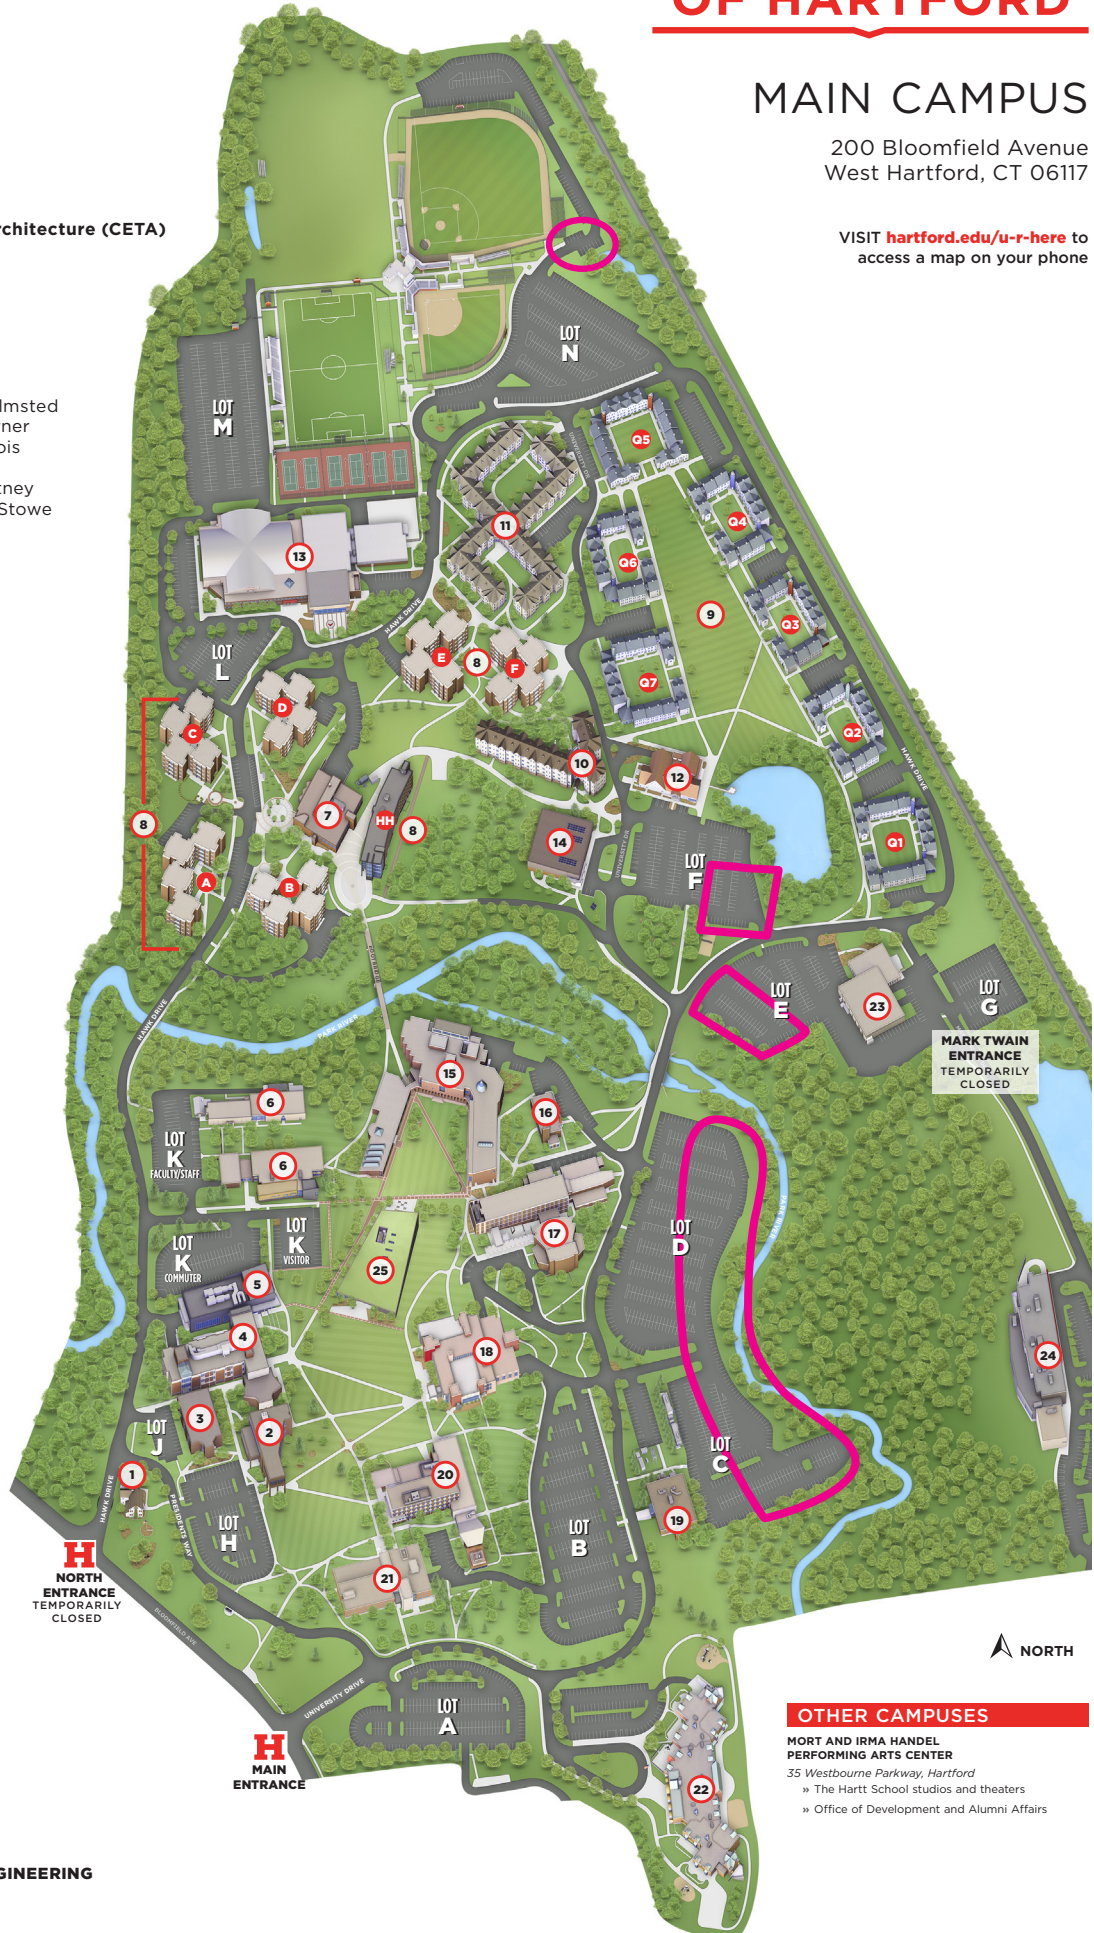

MARK TWAIN
ENTRANCE
TEMPORARILY
CLOSED

H
NORTH
ENTRANCE
TEMPORARILY
CLOSED

H
MAIN
ENTRANCE

OTHER CAMPUSES

MORT AND IRMA HANDEL PERFORMING ARTS CENTER
35 Westbourne Parkway, Hartford
» The Hartt School studios and theaters
» Office of Development and Alumni Affairs