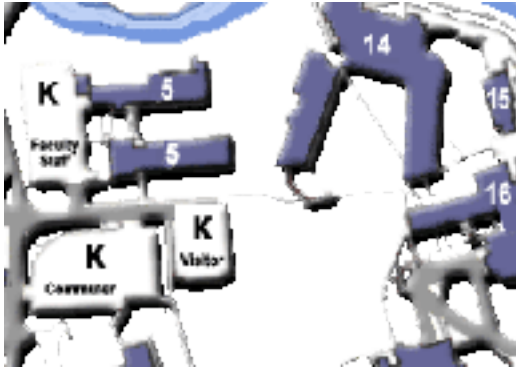

From: Southeastern Conn. and Southern Rhode Island

To: Main Campus

Travel I-95 to Route 2 West to I-84 West. Take exit 48 and, at the light, turn right onto Asylum Avenue.

Travel Asylum Avenue approximately 1 1/2 miles and take a right onto Scarborough Street. At the end of Scarborough, take a left onto Albany Turnpike (Route 44). After less than a quarter mile, bear right onto Bloomfield Avenue (Route 189). Proceed to the University entrance 1/2 mile on the right.

From: Springfield, Mass., and Vermont

To: Main Campus

Travel I-91 South to exit 35B and turn right at the end of the ramp onto Route 218 West.

Travel Route 218 West approximately four miles, passing a major shopping center on the left, to the junction of routes 218 and 189. Take a left onto Bloomfield Avenue (Route 189) and proceed to the University of Hartford entrance two miles on the left.

See campus map on

<http://www.hartford.edu/about/map/G.asp>

George J. Sherman and Lottie K. Sherman Museum of Jewish Civilization.

The W.H.Mortensen Library is in the **Harry Jack Gray Center** between the University Bookstore and the 1877 Club. **Wilde Auditorium** is located to the right of the 1877 Club. The Harry Jack Gray Center is shaped like a ‘U’. The Mortensen Library is at the base of the ‘U’. The Museum is on the left after entering the Library.(number 14 in the map below)